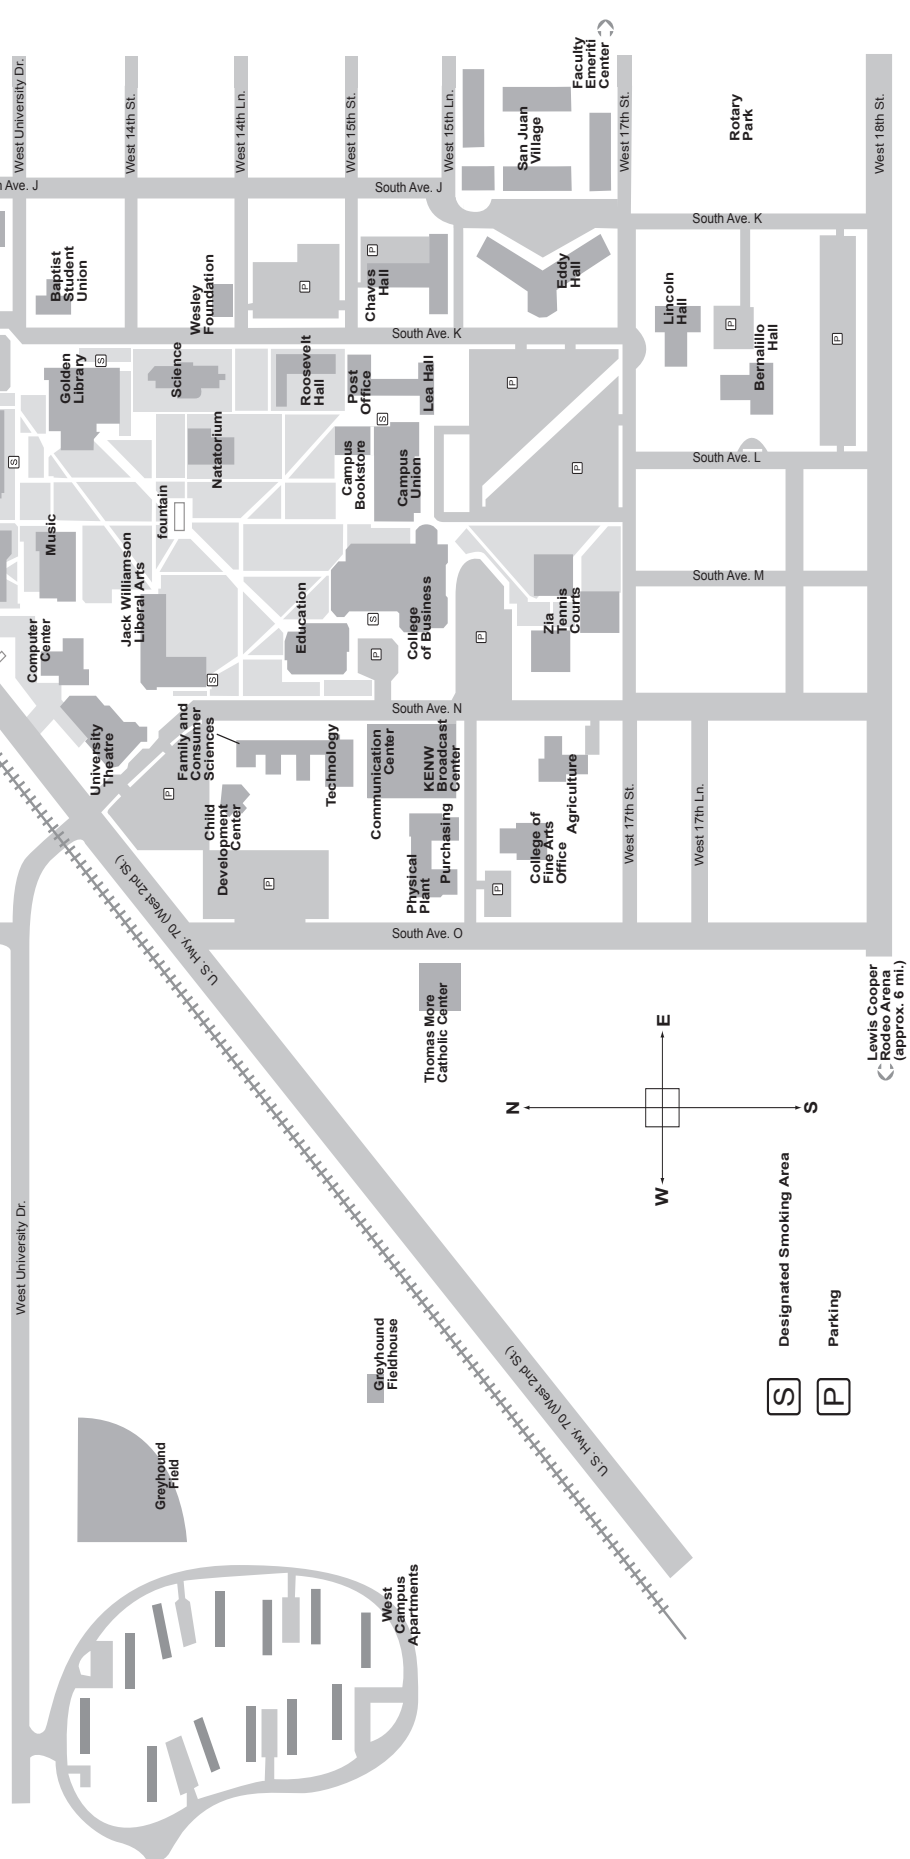

Student Success
that's what it's all about!

Portales Campus

- S** Designated Smoking Area
- P** Parking

Lewis Cooper
Ponderosa
(approx. 6 mi.)

Greyhound Stadium
(approx. 7 mi.)