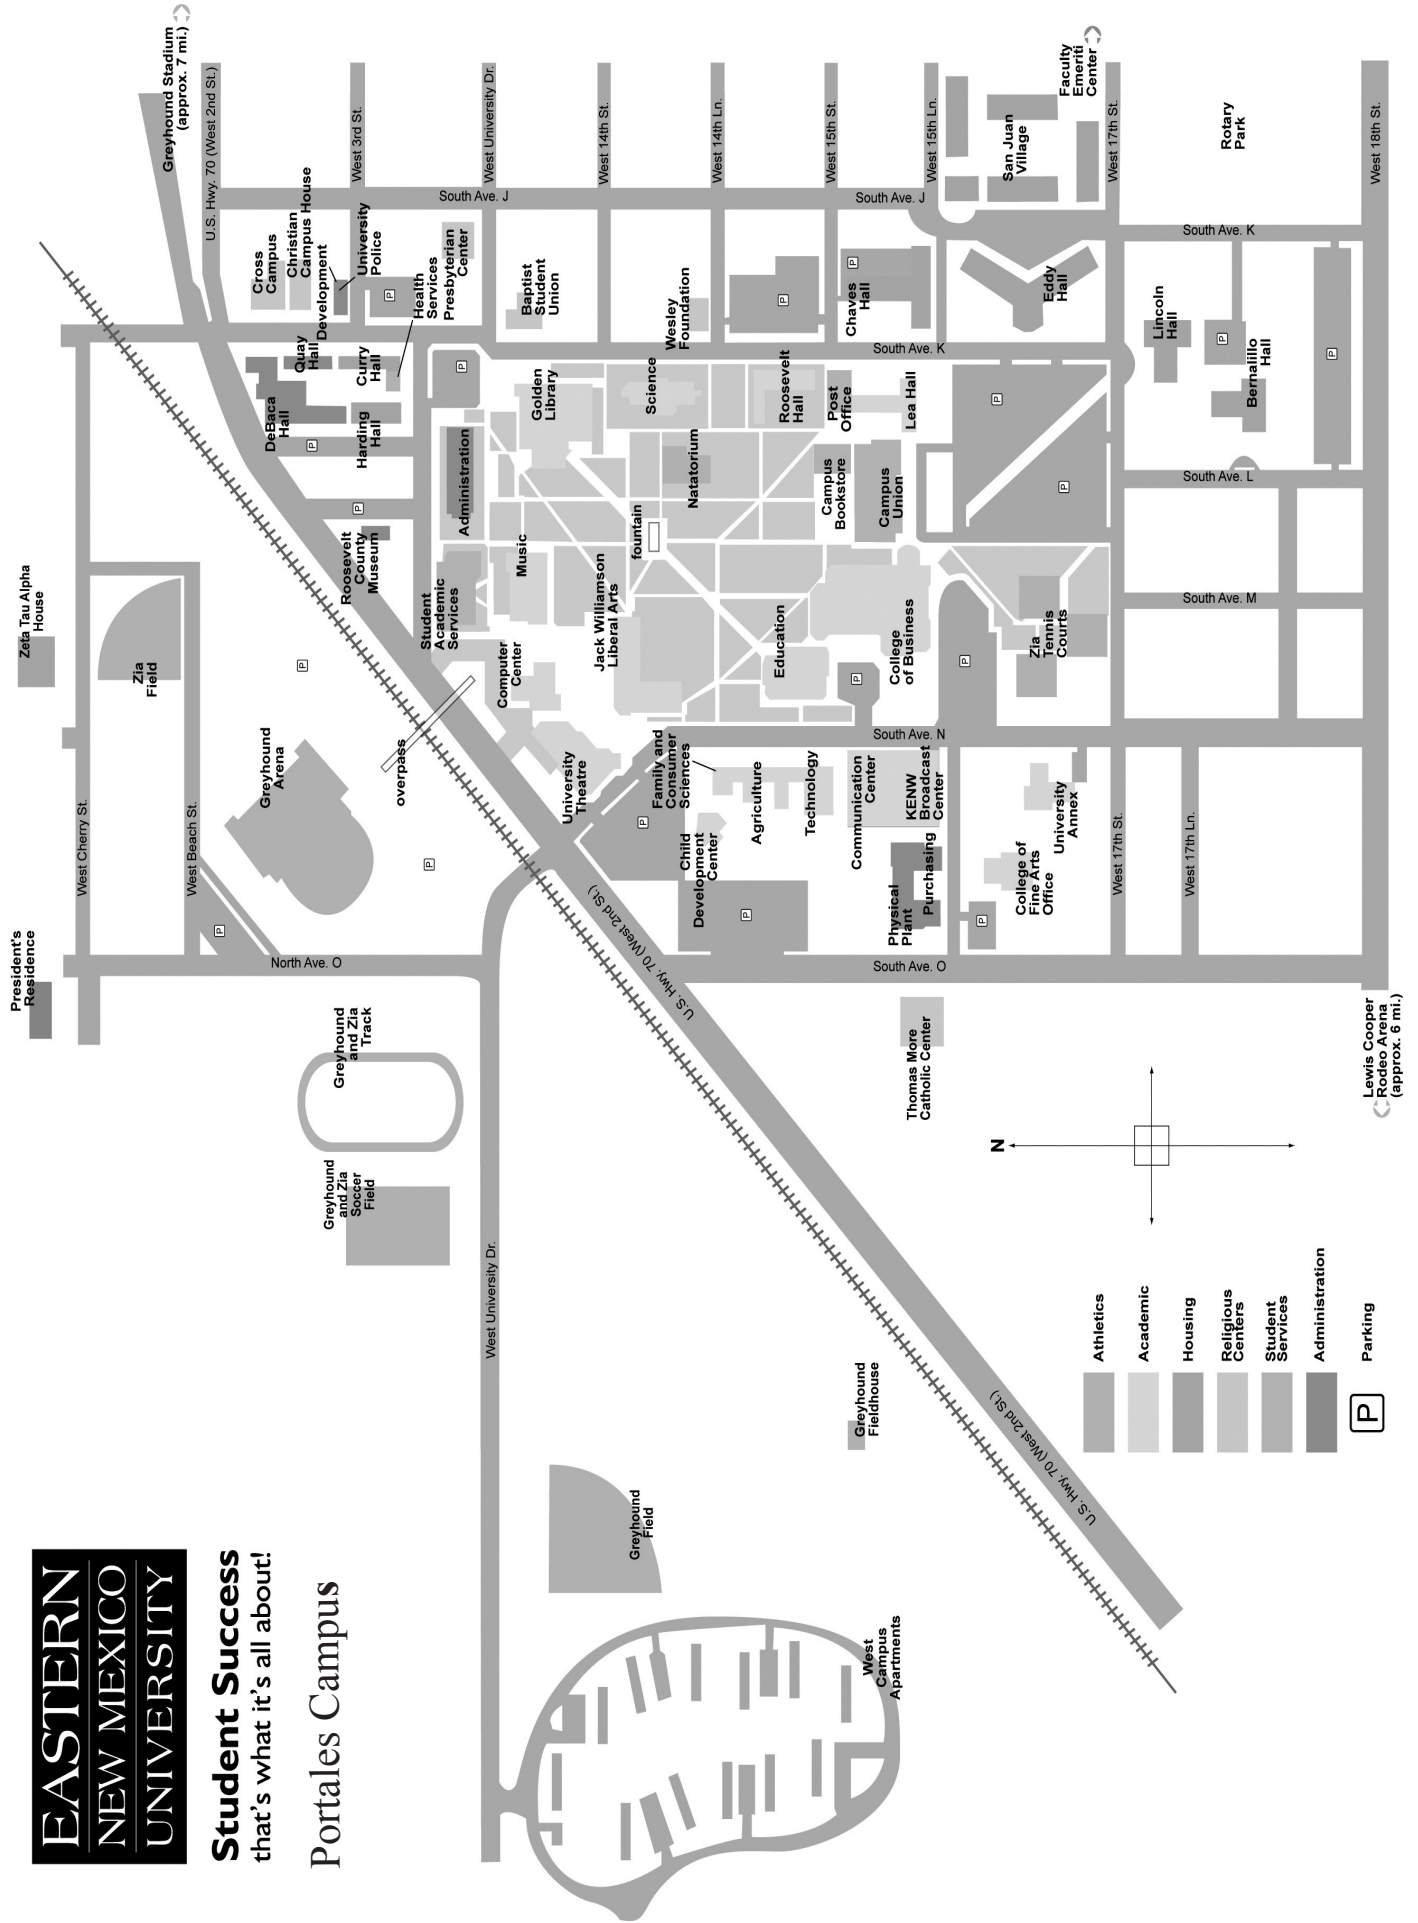

Student Success
that's what it's all about!

Portales Campus

Lewis Cooper Rodeo Arena (approx. 6 mi.)

Greyhound Stadium (approx. 7 mi.)

- Athletics
- Academic
- Housing
- Religious Centers
- Student Services
- Administration
- Parking